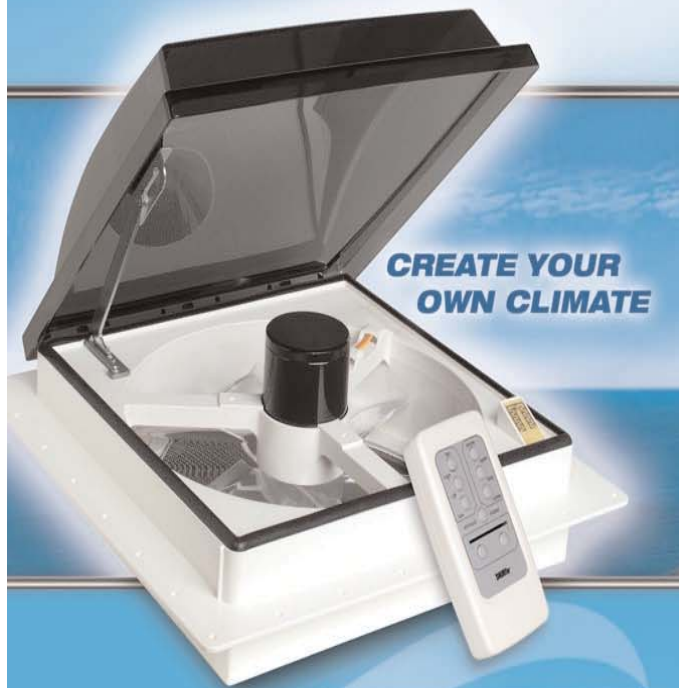

CREATE YOUR OWN CLIMATE

PLATINUM SERIES

Features

- Complete Remote Operation
- Bi-Directional Airflow
- Variable Speed Control
- Dome Closed Operation
- Thermostat Control
- Rain Sensor Protection

SHURflo®
Pentair Water